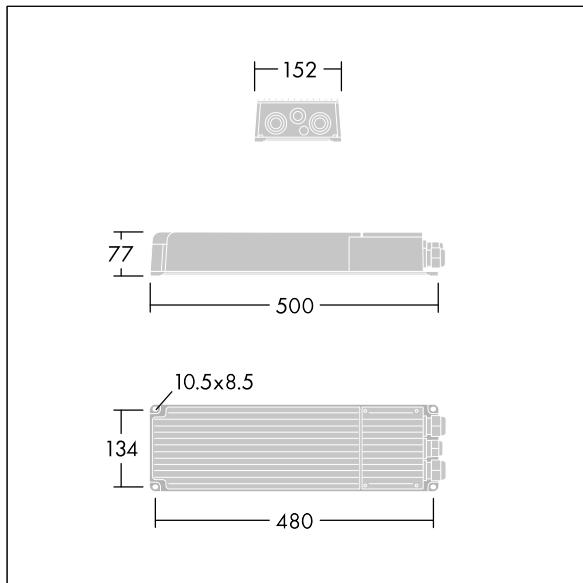

Altis Gen5

96688776 ALG5 GB LE 2100W 1.25A 550V 3CH DA

THORN

Altis Gen5

Class I, DALI 2 programmable gearbox, with 3 independent output channels and IP66 enclosure, for TV broadcasting applications. Suitable for dedicated 432 / 456 / 480 / 504 LED Altis floodlight, to be installed remotely up to 200m from the floodlight. Nominal input voltage: 200-440, output current 1250mA with DALI 2 configurable single-channel, IEEE 1789 flicker recommended practice compliant suitable for super slow motion camera filming, surge level 10kV for both common mode and differential.

Connection from mains via terminal blocks. Mains supply must be fused according to local safety regulations.

Weight: 5.6 kg.

TLG_ALG5_F_GB_LE_2100W.jpg

TLG_ALG5_M_GB_LE_2100W.wmf