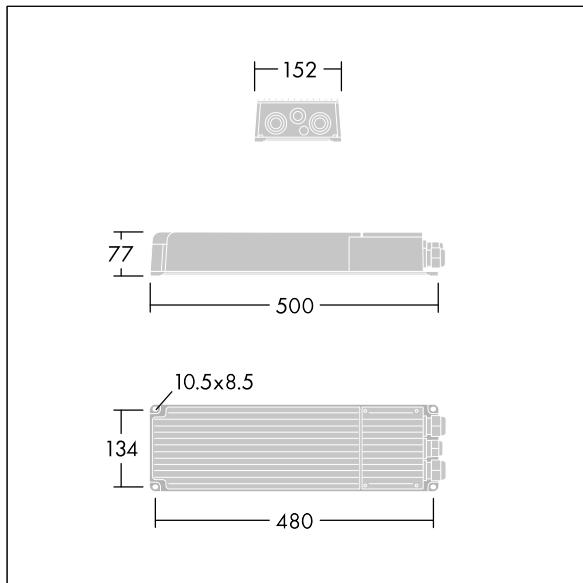

Altis Gen5

96684149 ALG5 GB LE 2100W 0.85A 550V 3CH DA

THORN

Altis Gen5

Class I, DALI 2 programmable gearbox, with 3 independent output channels and IP66 enclosure, for TV broadcasting applications. Suitable for dedicated 432 / 456 / 480 / 504 LED Altis floodlight, to be installed remotely up to 200m from the floodlight. Nominal input voltage: 200-440, output current 850mA with DALI 2 configurable single-channel, IEEE 1789 flicker recommended practice compliant suitable for super slow motion camera filming, surge level 10kV for both common mode and differential.

Connection from mains via terminal blocks. Mains supply must be fused according to local safety regulations.

Weight: 5.8 kg.

TLG_ALG5_F_GB_LE_2100W.jpg

TLG_ALG5_M_GB_LE_2100W.wmf

All values marked with an * are rated values. Unless stated otherwise, the values apply to an ambient temperature of 25°C.