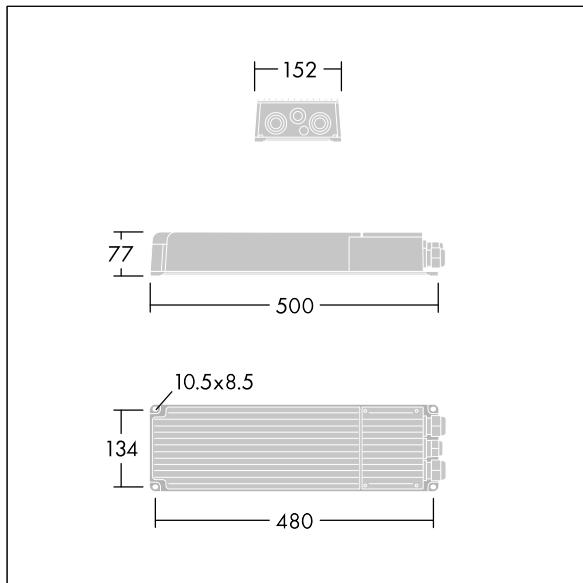

Altis Gen5

96684148 ALG5 GB LE 2100W 1.05A 550V 3CH DA

THORN

Altis Gen5

Class I, DALI 2 programmable gearbox, with 3 independent output channels and IP66 enclosure, for TV broadcasting applications. Suitable for dedicated 432 / 456 / 480 / 504 LED Altis floodlight, to be installed remotely up to 200m from the floodlight. Nominal input voltage: 200-440, output current 1050mA with DALI 2 configurable single-channel, IEEE 1789 flicker recommended practice compliant suitable for super slow motion camera filming, surge level 10kV for both common mode and differential.

Connection from mains via terminal blocks. Mains supply must be fused according to local safety regulations.

Weight: 5.8 kg.

TLG_ALG5_F_GB_LE_2100W.jpg

TLG_ALG5_M_GB_LE_2100W.wmf