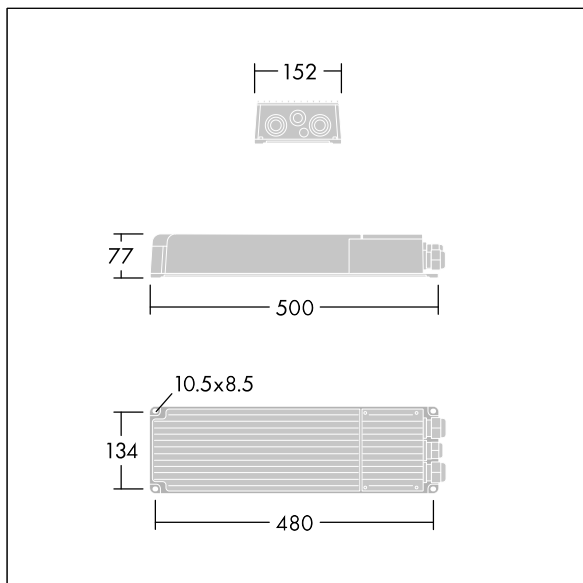

Altis Gen5

96684147 ALG5 GB LE 2100W 1.40A 550V 3CH DA

THORN

Altis Gen5

Class I, DALI 2 programmable gearbox, with 3 independent output channels and IP66 enclosure, for TV broadcasting applications. Suitable for dedicated 432 / 456 / 480 / 504 LED Altis floodlight, to be installed remotely up to 200m from the floodlight. Nominal input voltage: 200-440, output current 1400mA with DALI 2 configurable single-channel, IEEE 1789 flicker recommended practice compliant suitable for super slow motion camera filming, surge level 10kV for both common mode and differential.

Connection from mains via terminal blocks. Mains supply must be fused according to local safety regulations.

Weight: 5.8 kg.

TLG_ALG5_F_GB_LE_2100W.jpg

TLG_ALG5_M_GB_LE_2100W.wmf

All values marked with an * are rated values. Unless stated otherwise, the values apply to an ambient temperature of 25°C.