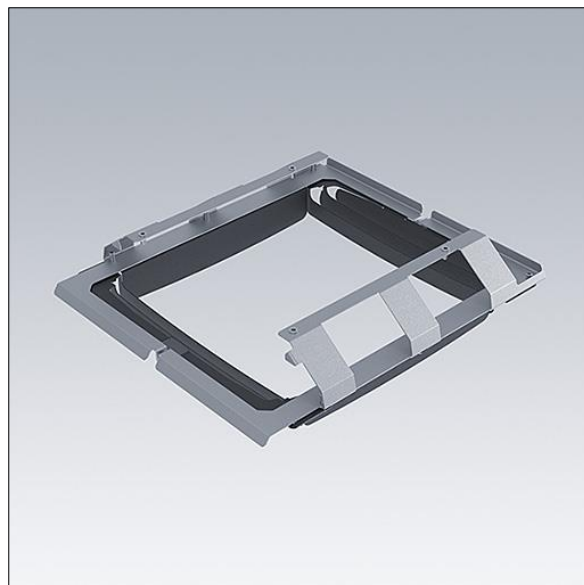

Areaflood Pro 2

96636425 AFP2 EXTERNAL LOUVERS MEDIUM

THORN

Areaflood Pro 2

Louvre kit for Areaflood Pro 2 Medium. The light can be cut-off from the front, back, left or right and there is also the possibility to do all at the same time due to the careful design. Suitable for installation before or after installation on site. Finished black (close to RAL9005). Note: 2 kits required for Areaflood Pro 2 Double Medium.

TLG_AFP2_F_LV2.jpg