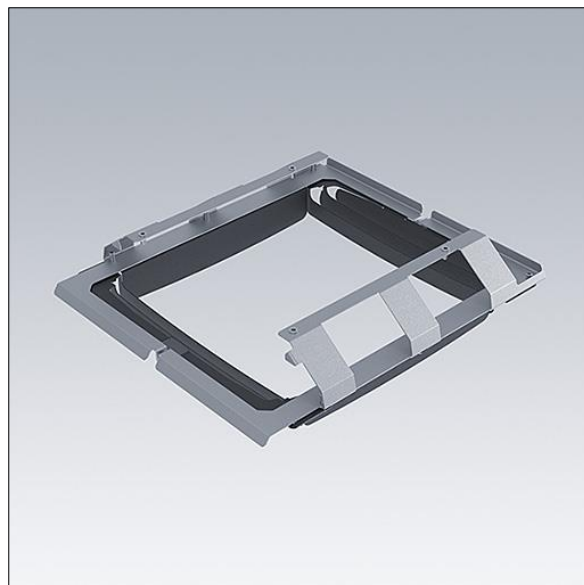

### 96636424 AFP2 EXTERNAL LOUVERS SMALL

THORN

#### Areaflood Pro 2

Louvre kit for Areaflood Pro 2 Small. The light can be cut-off from the front, back, left or right and there is also the possibility to do all at the same time due to the careful design. Suitable for installation before or after installation on site. Finished black (close to RAL9005).