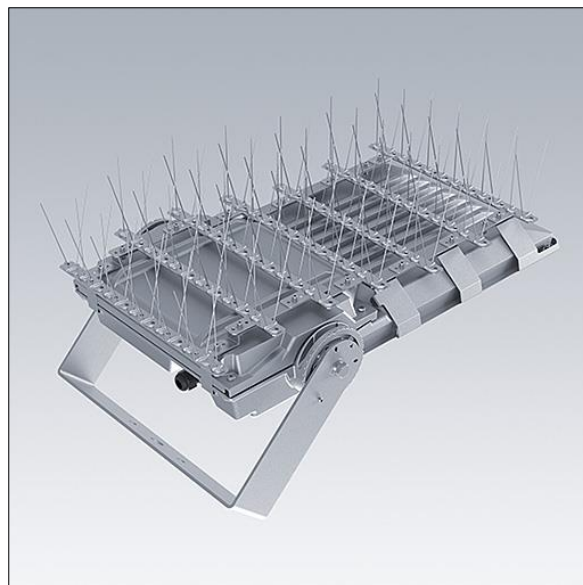

Areaflood Pro 2

96636422 AFP2 BIRD DETERRENT LARGE

THORN

Areaflood Pro 2

Bird deterrent for Areaflood Pro 2 Large. Spiked accessory to deter birds from landing on top of floodlights which may cause damage or corrosion. This is highly recommended for coastal environments and mandatory in some regions. Note: 2 kits required for Areaflood Pro 2 Double Large.

TLG_AFP2_F_BD2.jpg