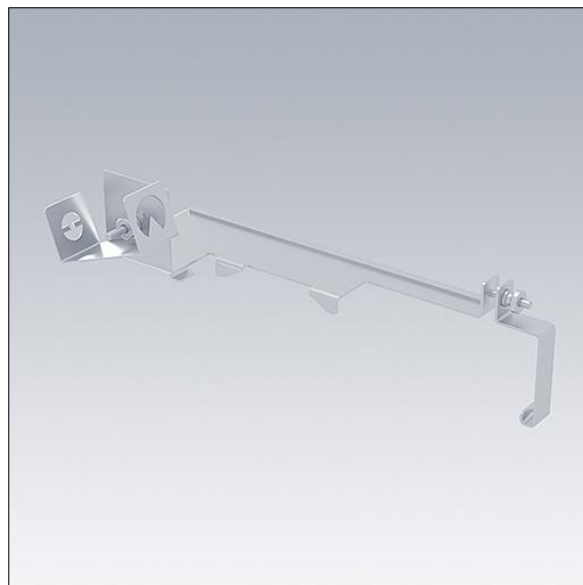

Areaflood Pro 2

96636419 AFP2 AIMING DEVICE

THORN

Areaflood Pro 2

Mechanical aiming device to assist with the on-site adjustment of orientation and tilting for Areaflood Pro 2 Medium and Large floodlights.