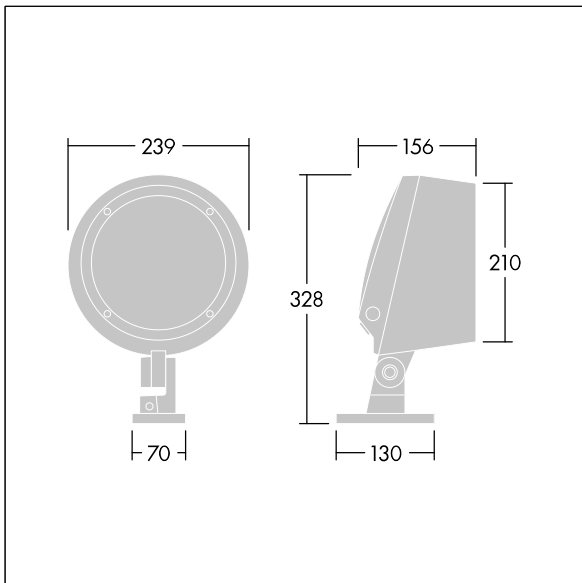

Contrast

96636398 CONT3 12L70 RGBW NB HFX 6K ANT

Contrast

A medium architectural floodlight LED floodlight with 12 LEDs driven at 700mA and a narrow beam distribution. LED driver, DALI-2 dimmable. Class II electrical, IP66, IK08. Body: die-cast, powder coated, textured anthracite (close to RAL7043). Compatible with coastal environments. Glass: tempered, 5mm thick. Gasket: EPDM. Screws: geomet. Complete with RGBW LEDs (White = 830)

Dimensions: Ø239 x 156 mm
 Luminaire input power: 32 W
 Luminaire luminous flux: 1641 lm
 Luminaire efficacy: 51 lm/W
 Weight: 5.18 kg

TLG_CON3_F_S_12L.jpg

TLG_CONL_M_12L.wmf

This product contains a light source of energy efficiency class D.