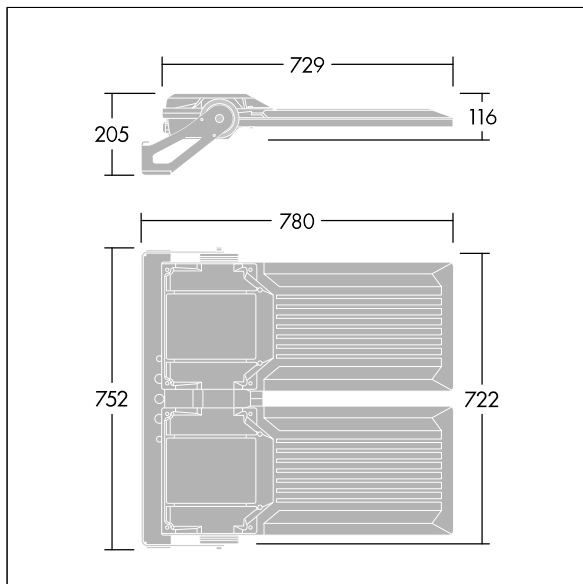

TLG_AFP2_M_2L.wmf

This product contains light sources of energy efficiency classes D, E.