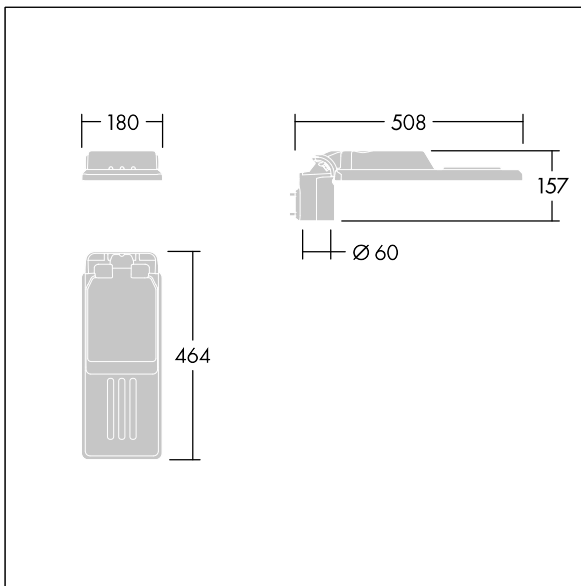

## 96636343 IS XS 24L70-730 NR CL1 WS0.3 M60 GY-S

### Isaro

A discrete and flexible road and street lantern with durable high performance. Programmable LED driver, set for fixed output, driving 24 LEDs at 700mA. Body: extra small size, die-cast aluminium (EN AC-44300), powder coated textured Light grey textured (150) - partly painted. Shaft: Light grey textured (150) - partly painted/unpainted. Cover: Extra White glass. Fixings: stainless steel with anti-galvanic treatment. narrow road optic, with Colour Rendering Index min.: 70, Correlated colour temperature\*: 3000 Kelvin LEDs supplied. Class I electrical, Impact strength: IK08, IP66, Ta max.: °C. Supplied with Ø60mm spigot adaptor which can be fitted for post-top (0°/5°/10° tilt) or side-entry (-20°/-15°/-10°/-5°/0° tilt). Pre-wired with 0.3m, 1.5mm<sup>2</sup> H07RN-F cable.

Dimensions: 508 x 180 x 157 mm  
Luminaire input power: 51.2 W  
Luminaire luminous flux: 7018 lm  
Luminaire efficacy: 137 lm/W  
Weight: 3.3 kg  
Scx: 0.028 m<sup>2</sup>

TLG\_ISLC\_F\_XS\_ZU\_SR.jpg