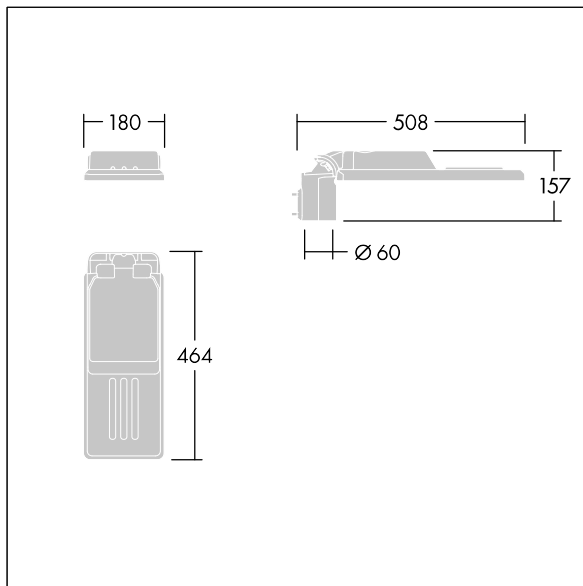

## Isaro

A discrete and flexible road and street lantern with durable high performance. Programmable LED driver, set for fixed output, driving 24 LEDs at 250mA. Body: extra small size, die-cast aluminium (EN AC-44300), powder coated textured Light grey textured (150) - partly painted. Shaft: Light grey textured (150) - partly painted. Cover: Extra White glass. Fixings: stainless steel with anti-galvanic treatment. narrow road optic, with Colour Rendering Index min.: 70, Correlated colour temperature\*: 3000 Kelvin LEDs supplied. Class I electrical, Impact strength: IK08, IP66, Ta max.: °C. Supplied with Ø60mm spigot adaptor which can be fitted for post-top (0°/5°/10° tilt) or side-entry (-20°/-15°/-10°/-5°/0° tilt). Pre-wired with 0.3m, 1.5mm<sup>2</sup> H07RN-F cable.

Dimensions: 508 x 180 x 157 mm

Luminaire input power: 18.9 W

Luminaire luminous flux: 2824 lm

Luminaire efficacy: 149 lm/W

Weight: 3.3 kg

Scx: 0.028 m<sup>2</sup>

TLG\_ISLC\_F\_XS\_ZU\_SR.jpg

TLG\_ISLC\_M\_XSMTP60.wmf