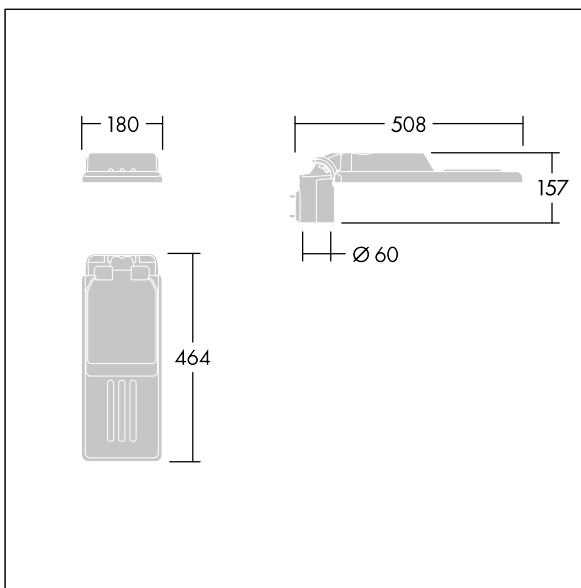

96636339 IS XS 24L70-730 NR CL2 WS0.3 M60 GY-S

## Isaro

A discrete and flexible road and street lantern with durable high performance. Programmable LED driver, set for fixed output, driving 24 LEDs at 700mA. Body: extra small size, die-cast aluminium (EN AC-44300), powder coated textured Light grey textured (150) - partly painted. Shaft: Light grey textured (150) - partly painted. Cover: Extra White glass. Fixings: stainless steel with anti-galvanic treatment. narrow road optic, with Colour Rendering Index min.: 70, Correlated colour temperature\*: 3000 Kelvin LEDs supplied. Class II electrical, Impact strength: IK08, IP66, Ta max.: °C. Supplied with Ø60mm spigot adaptor which can be fitted for post-top (0°/5°/10° tilt) or side-entry (-20°/-15°/-10°/-5°/0° tilt). Pre-wired with 0.3m, 1.5mm<sup>2</sup> H07RN-F cable.

Dimensions: 508 x 180 x 157 mm  
 Luminaire input power: 51.2 W  
 Luminaire luminous flux: 7018 lm  
 Luminaire efficacy: 137 lm/W  
 Weight: 3.27 kg  
 Scx: 0.028 m<sup>2</sup>

TLG\_ISLC\_F\_XS\_ZU\_SR.jpg