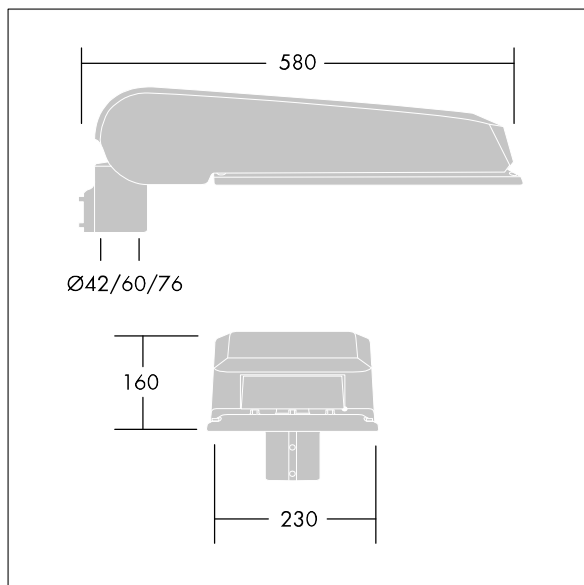

CiviTEQ

A large size LED road lighting lantern with 72 LEDs driven at 700mA with Narrow Road optic. Electronic, fixed output control gear. Class I electrical, IP66, IK08. Housing: die-cast aluminium (EN AC-44300), Light grey 150 sanded textured (close to RAL9006). Enclosure: toughened flat glass. Screws: stainless steel, Ecolubric® treated. Supplied with Ø60mm spigot adaptor which can be fitted for post-top (0°/5°/10° tilt) or side-entry (-20°/-15°/-10°/-5°/0° tilt). BPxyz: Autonomous bi-power reduction (x: hours before midnight, y: hours after midnight, zz: reduction (%)) Complete with 4000K LED. Surge protection: 10kV single pulse common mode and 8kV multipulse common mode and 6kV multipulse differential mode. If permanent DALI system is connected, 6kV multipulse common and differential mode.

Dimensions: 580 x 230 x 160 mm
 Luminaire input power: 147.3 W
 Luminaire luminous flux: 23222 lm
 Luminaire efficacy: 158 lm/W
 Weight: 9.51 kg
 Scx: 0.115 m²

TLG_CTEQ_F_LMTP72LEDPDB.jpg

TLG_CETQ_M_L.wmf