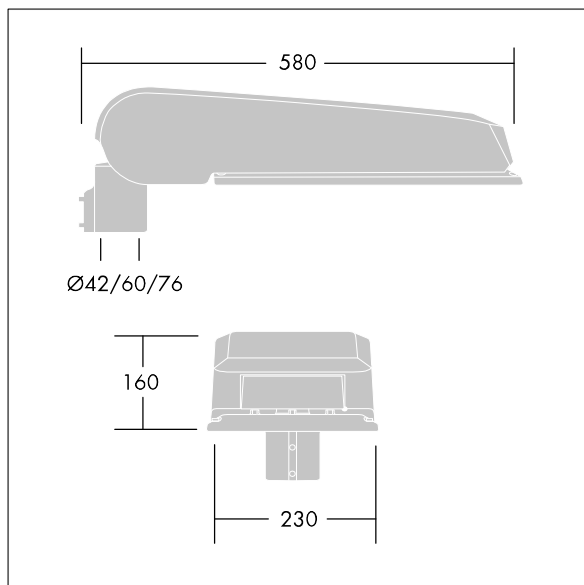

### CiviTEQ

A large size LED road lighting lantern with 72 LEDs driven at 700mA with Narrow Road optic. Electronic, fixed output control gear. Class I electrical, IP66, IK08. Housing: die-cast aluminium (EN AC-44300), Light grey 150 sanded textured (close to RAL9006). Enclosure: toughened flat glass. Screws: stainless steel, Ecolubric® treated. Supplied with Ø60mm spigot adaptor which can be fitted for post-top (0°/5°/10° tilt) or side-entry (-20°/-15°/-10°/-5°/0° tilt). BPxyz: Autonomous bi-power reduction (x: hours before midnight, y: hours after midnight, zz: reduction (%)) Complete with 4000K LED. Surge protection: 10kV single pulse common mode and 8kV multipulse common mode and 6kV multipulse differential mode. If permanent DALI system is connected, 6kV multipulse common and differential mode.

Dimensions: 580 x 230 x 160 mm  
 Luminaire input power: 147.3 W  
 Luminaire luminous flux: 23222 lm  
 Luminaire efficacy: 158 lm/W  
 Weight: 9.51 kg  
 Scx: 0.115 m<sup>2</sup>

TLG\_CTEQ\_F\_LMTP72LEDPDB.jpg