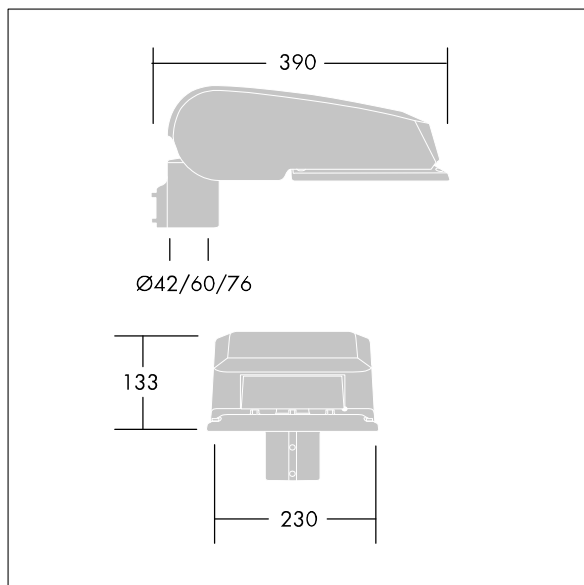

### CiviTEQ

A small size LED road lighting lantern with 24 LEDs driven at 700mA with Narrow Road optic. Electronic, fixed output control gear. Class I electrical, IP66, IK08. Housing: die-cast aluminium (EN AC-44300), Light grey 150 sanded textured (close to RAL9006). Enclosure: toughened flat glass. Screws: stainless steel, Ecolubric® treated. Supplied with Ø60mm spigot adaptor which can be fitted for post-top (0°/5°/10° tilt) or side-entry (-20°/-15°/-10°/-5°/0° tilt). BPxyz: Autonomous bi-power reduction (x: hours before midnight, y: hours after midnight, zz: reduction (%)) Complete with 4000K LED. Surge protection: 10kV single pulse common mode and 8kV multipulse common mode and 6kV multipulse differential mode. If permanent DALI system is connected, 6kV multipulse common and differential mode.

Dimensions: 390 x 230 x 133 mm  
 Luminaire input power: 51.2 W  
 Luminaire luminous flux: 7946 lm  
 Luminaire efficacy: 155 lm/W  
 Weight: 5.77 kg  
 Scx: 0.077 m<sup>2</sup>

TLG\_CTEQ\_F\_SMTP36LEDPDB.jpg