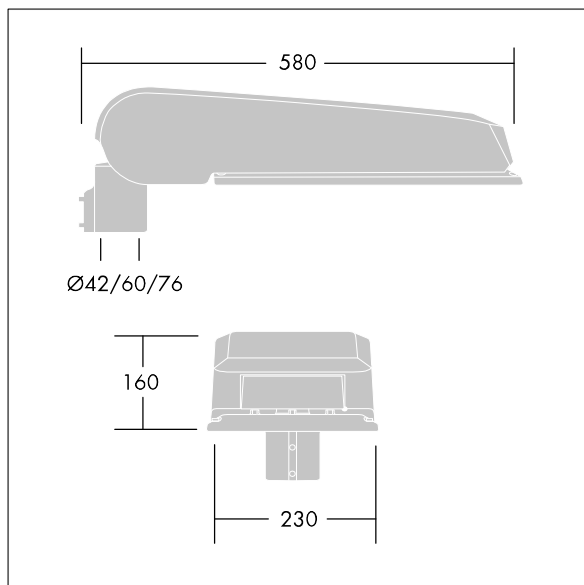

CiviTEQ

A large size LED road lighting lantern with 72 LEDs driven at 700mA with Narrow Road optic. Electronic, fixed output control gear. Class II electrical, IP66, IK08. Housing: die-cast aluminium (EN AC-44300), Light grey 150 sanded textured (close to RAL9006). Enclosure: toughened flat glass. Screws: stainless steel, Ecolubric® treated. Supplied with Ø60mm spigot adaptor which can be fitted for post-top (0°/5°/10° tilt) or side-entry (-20°/-15°/-10°/-5°/0° tilt). BPxyz: Autonomous bi-power reduction (x: hours before midnight, y: hours after midnight, zz: reduction (%)) Complete with 4000K LED. Surge protection: 10kV single pulse common mode and 8kV multipulse common mode and 6kV multipulse differential mode. If permanent DALI system is connected, 6kV multipulse common and differential mode.

Dimensions: 580 x 230 x 160 mm
 Luminaire input power: 147.3 W
 Luminaire luminous flux: 23222 lm
 Luminaire efficacy: 158 lm/W
 Weight: 9.47 kg
 Scx: 0.115 m²

TLG_CTEQ_F_LMTP72LEDPDB.jpg

TLG_CETQ_M_L.wmf