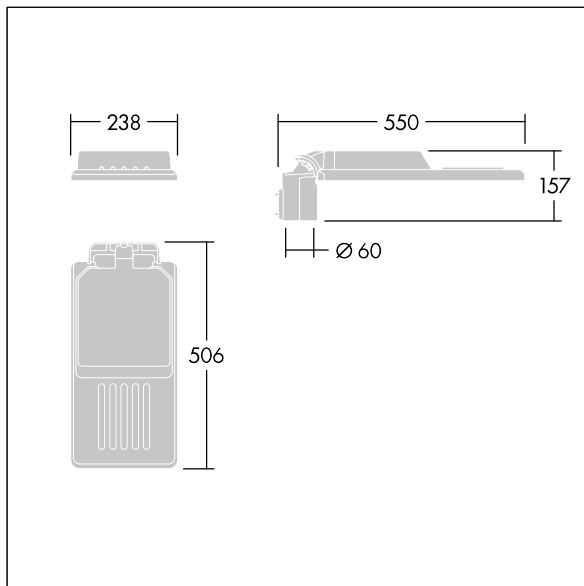

# Isaro

96636157 IS S 24L85-730 NR CL2 WS0.3 M60 GY-S

THORN

## Isaro

A discrete and flexible road and street lantern with durable high performance. Programmable LED driver, set for fixed output, driving 24 LEDs at 850mA. Body: small size, die-cast aluminium (EN AC-44300), powder coated textured Light grey textured (150) - partly painted. Shaft: Light grey textured (150) - partly painted/unpainted. Cover: Extra White glass. Fixings: stainless steel with anti-galvanic treatment. narrow road optic, with Colour Rendering Index min.: 70, Correlated colour temperature\*: 3000 Kelvin LEDs supplied. Class II electrical, Impact strength: IK08, IP66, Ta max.: 35°C. Supplied with Ø60mm spigot adaptor which can be fitted for post-top (0°/5°/10° tilt) or side-entry (-20°/-15°/-10°/-5°/0° tilt). Pre-wired with 0.3m, 1.5mm<sup>2</sup> H07RN-F cable.

Dimensions: 550 x 238 x 157 mm  
Luminaire input power: 63.2 W  
Luminaire luminous flux: 8727 lm  
Luminaire efficacy: 138 lm/W  
Weight: 4.03 kg  
Scx: 0.041 m<sup>2</sup>

TLG\_ISLC\_F\_S\_ZU\_SR.jpg