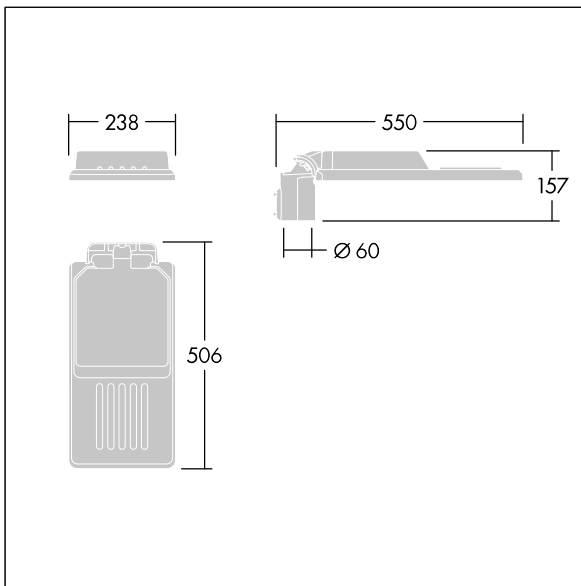

### Isaro

A discrete and flexible road and street lantern with durable high performance. Programmable LED driver, set for fixed output, driving 24 LEDs at 500mA. Body: small size, die-cast aluminium (EN AC-44300), powder coated textured Light grey textured (150) - partly painted. Shaft: Light grey textured (150) - partly painted/unpainted. Cover: Extra White glass. Fixings: stainless steel with anti-galvanic treatment. narrow road optic, with Colour Rendering Index min.: 70, Correlated colour temperature\*: 3000 Kelvin LEDs supplied. Class II electrical, Impact strength: IK08, IP66, Ta max.: 45°C. Supplied with Ø60mm spigot adaptor which can be fitted for post-top (0°/5°/10° tilt) or side-entry (-20°/-15°/-10°/-5°/0° tilt). Pre-wired with 0.3m, 1.5mm<sup>2</sup> H07RN-F cable.

Dimensions: 550 x 238 x 157 mm

Luminaire input power: 36.5 W

Luminaire luminous flux: 5523 lm

Luminaire efficacy: 151 lm/W

Weight: 4 kg

Scx: 0.041 m<sup>2</sup>

TLG\_ISLC\_F\_S\_ZU\_SR.jpg

TLG\_ISLC\_M\_SMTp60.wmf