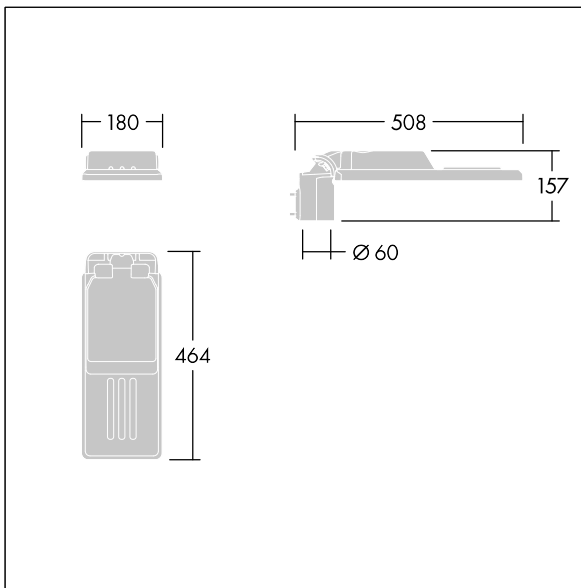

96636151 IS XS 12L85-730 NR CL2 WS0.3 M60 GY-S

Isaro

A discrete and flexible road and street lantern with durable high performance. Programmable LED driver, set for fixed output, driving 12 LEDs at 850mA. Body: extra small size, die-cast aluminium (EN AC-44300), powder coated textured Light grey textured (150) - partly painted. Shaft: Light grey textured (150) - partly painted. Cover: Extra White glass. Fixings: stainless steel with anti-galvanic treatment. narrow road optic, with Colour Rendering Index min.: 70, Correlated colour temperature*: 3000 Kelvin LEDs supplied. Class II electrical, Impact strength: IK08, IP66, Ta max.: 45°C. Supplied with Ø60mm spigot adaptor which can be fitted for post-top (0°/5°/10° tilt) or side-entry (-20°/-15°/-10°/-5°/0° tilt). Pre-wired with 0.3m, 1.5mm² H07RN-F cable.

Dimensions: 508 x 180 x 157 mm

Luminaire input power: 32.6 W

Luminaire luminous flux: 4232 lm

Luminaire efficacy: 130 lm/W

Weight: 3.13 kg

Scx: 0.028 m²

TLG_ISLC_F_XS_ZU_SR.jpg

TLG_ISLC_M_XSMTP60.wmf