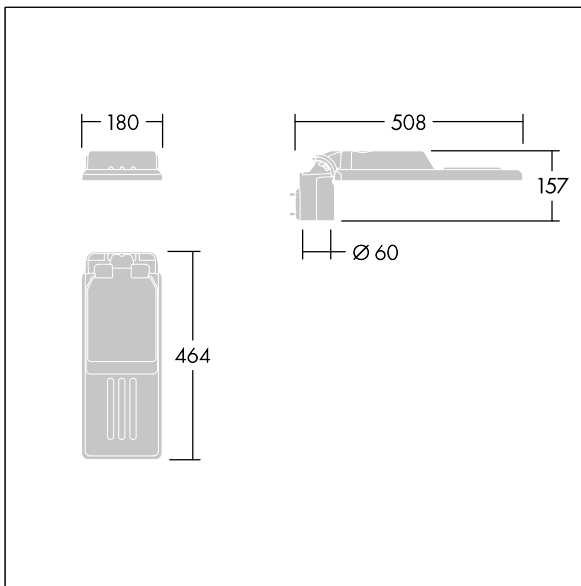

Isaro

A discrete and flexible road and street lantern with durable high performance. Programmable LED driver, set for fixed output, driving 12 LEDs at 850mA. Body: extra small size, die-cast aluminium (EN AC-44300), powder coated textured Light grey textured (150) - partly painted. Shaft: Light grey textured (150) - partly painted. Cover: Extra White glass. Fixings: stainless steel with anti-galvanic treatment. narrow road optic, with Colour Rendering Index min.: 70, Correlated colour temperature*: 3000 Kelvin LEDs supplied. Class I electrical, Impact strength: IK08, IP66, Ta max.: 45°C. Supplied with Ø60mm spigot adaptor which can be fitted for post-top (0°/5°/10° tilt) or side-entry (-20°/-15°/-10°/-5°/0° tilt). Pre-wired with 0.3m, 1.5mm² H07RN-F cable.

Dimensions: 508 x 180 x 157 mm
 Luminaire input power: 32.6 W
 Luminaire luminous flux: 4232 lm
 Luminaire efficacy: 130 lm/W
 Weight: 3.33 kg
 Scx: 0.028 m²

TLG_ISLC_F_XS_ZU_SR.jpg

TLG_ISLC_M_XSMTP60.wmf