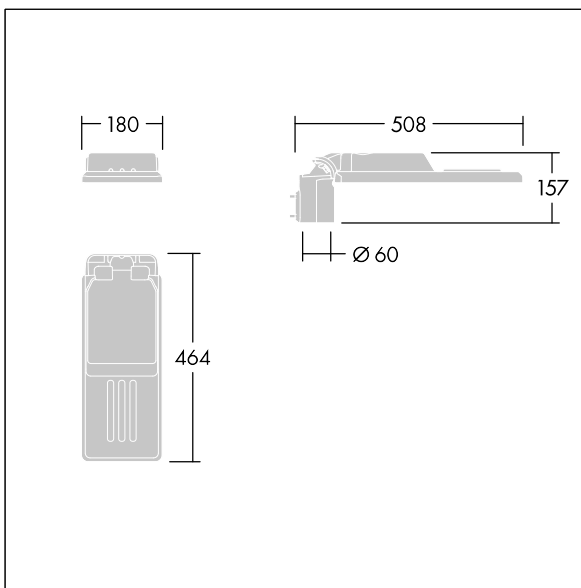

Isaro

A discrete and flexible road and street lantern with durable high performance. Programmable LED driver, set for fixed output, driving 12 LEDs at 700mA. Body: extra small size, die-cast aluminium (EN AC-44300), powder coated textured Light grey textured (150) - partly painted. Shaft: Light grey textured (150) - partly painted/unpainted. Cover: Extra White glass. Fixings: stainless steel with anti-galvanic treatment. narrow road optic, with Colour Rendering Index min.: 70, Correlated colour temperature*: 3000 Kelvin LEDs supplied. Class I electrical, Impact strength: IK08, IP66, Ta max.: 45°C. Supplied with Ø60mm spigot adaptor which can be fitted for post-top (0°/5°/10° tilt) or side-entry (-20°/-15°/-10°/-5°/0° tilt). Pre-wired with 0.3m, 1.5mm² H07RN-F cable.

Dimensions: 508 x 180 x 157 mm
 Luminaire input power: 26.6 W
 Luminaire luminous flux: 3586 lm
 Luminaire efficacy: 135 lm/W
 Weight: 3.33 kg
 Scx: 0.028 m²

TLG_ISLC_F_XS_ZU_SR.jpg

TLG_ISLC_M_XSMTP60.wmf