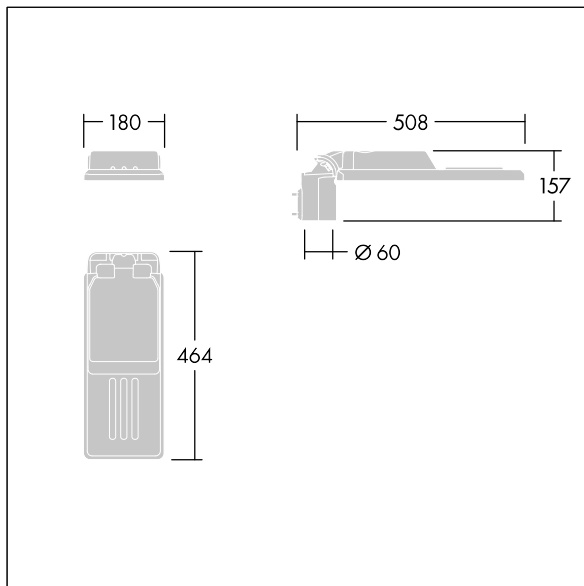

Isaro

A discrete and flexible road and street lantern with durable high performance. Programmable LED driver, set for fixed output, driving 12 LEDs at 500mA. Body: extra small size, die-cast aluminium (EN AC-44300), powder coated textured Light grey textured (150) - partly painted. Shaft: Light grey textured (150) - partly painted/unpainted. Cover: Extra White glass. Fixings: stainless steel with anti-galvanic treatment. narrow road optic, with Colour Rendering Index min.: 70, Correlated colour temperature*: 3000 Kelvin LEDs supplied. Class I electrical, Impact strength: IK08, IP66, Ta max.: 50°C. Supplied with Ø60mm spigot adaptor which can be fitted for post-top (0°/5°/10° tilt) or side-entry (-20°/-15°/-10°/-5°/0° tilt). Pre-wired with 0.3m, 1.5mm² H07RN-F cable.

Dimensions: 508 x 180 x 157 mm

Luminaire input power: 19 W

Luminaire luminous flux: 2667 lm

Luminaire efficacy: 140 lm/W

Weight: 3.1 kg

Scx: 0.028 m²

TLG_ISLC_F_XS_ZU_SR.jpg

TLG_ISLC_M_XSMTP60.wmf

This product contains a light source of energy efficiency class D.

Isaro

96636131 IS XS 12L50-730 NR CL1 WS0.3 M60 GY-S

THORN