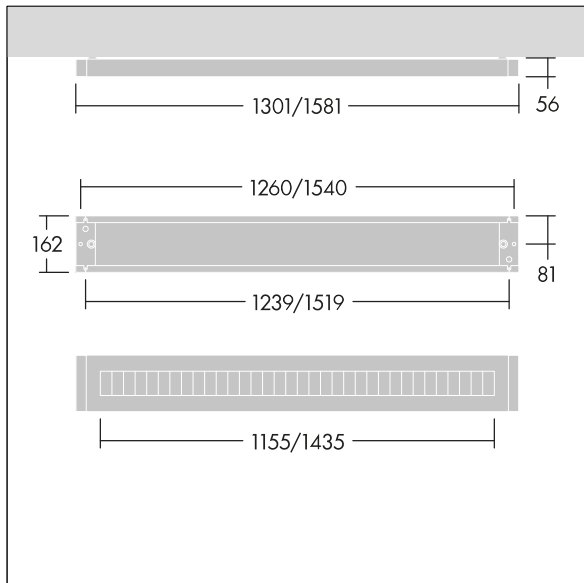

TLG_PNC3_M_LV_RESD.wmf

This product contains a light source of energy efficiency class D.