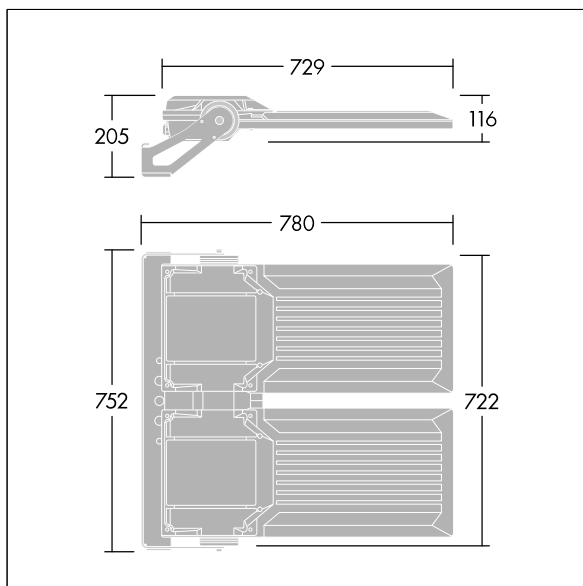

TLG_AFP2_M_2L.wmf

This product contains light sources of energy efficiency classes D, E.