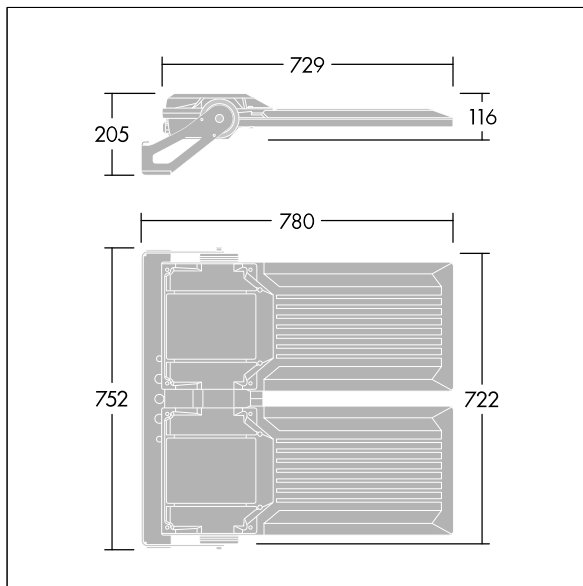

TLG_AFP2_M_2L.wmf

This product contains light sources of energy efficiency classes D, E.

All values marked with an * are rated values. Thorn uses tried and tested components from leading suppliers, however there may be isolated instances of technology-related failures of individual LEDs during the rated product lifetime. International standards set the tolerance in initial flux and connected load at $\pm 10\%$. Unless stated otherwise, the values apply to an ambient temperature of 25°C.

Thorn Lighting is constantly developing and improving its products. The right is reserved to change specifications without prior notification or public announcement.
© Thorn Lighting