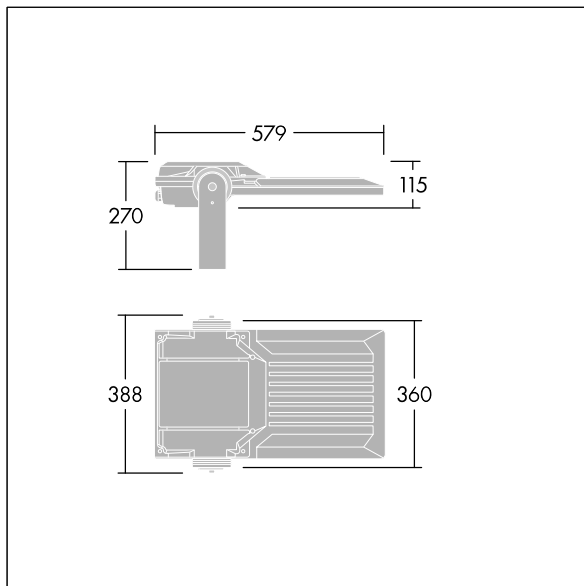

TLG_AFP2_M_M.wmf

This product contains a light source of energy efficiency class E.