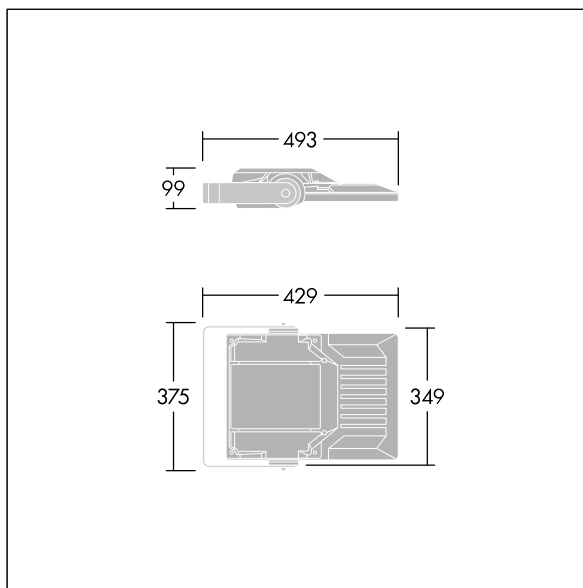

TLG_AFP2_M_S.wmf

This product contains a light source of energy efficiency class D.