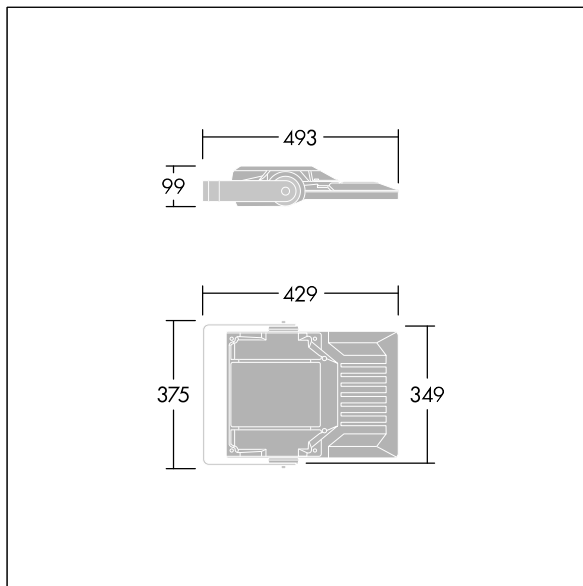

TLG_AFP2_M_S.wmf

This product contains a light source of energy efficiency class D.