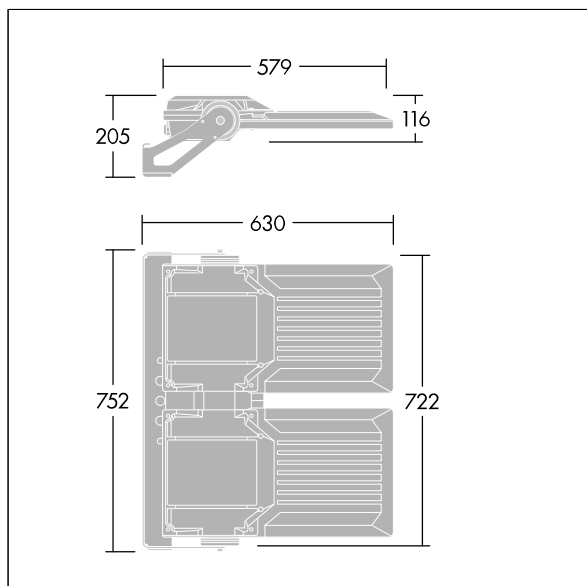

TLG_AFP2_M_2M.wmf

This product contains light sources of energy efficiency classes D, E.

All values marked with an * are rated values. Thorn uses tried and tested components from leading suppliers, however there may be isolated instances of technology-related failures of individual LEDs during the rated product lifetime. International standards set the tolerance in initial flux and connected load at $\pm 10\%$. Unless stated otherwise, the values apply to an ambient temperature of 25°C.

Thorn Lighting is constantly developing and improving its products. The right is reserved to change specifications without prior notification or public announcement.
© Thorn Lighting