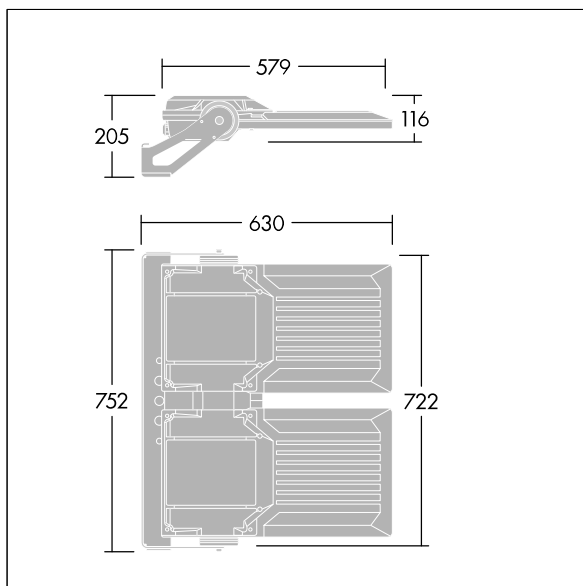

TLG_AFP2_M_2M.wmf

This product contains light sources of energy efficiency classes D, E.