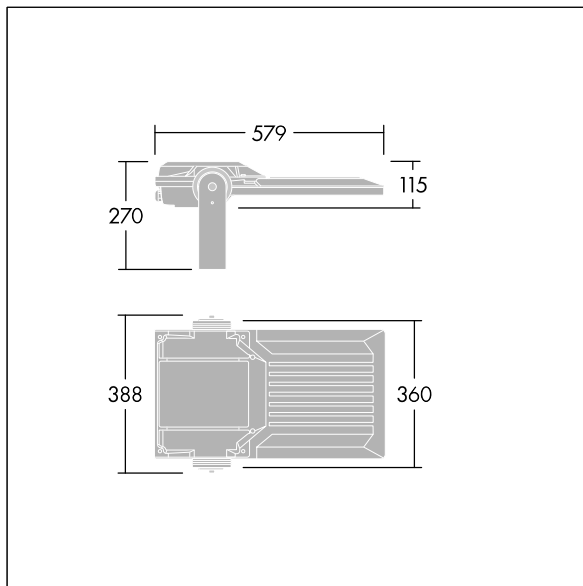

TLG_AFP2_M_M.wmf

This product contains light sources of energy efficiency classes D, E.

All values marked with an * are rated values. Thorn uses tried and tested components from leading suppliers, however there may be isolated instances of technology-related failures of individual LEDs during the rated product lifetime. International standards set the tolerance in initial flux and connected load at $\pm 10\%$. Unless stated otherwise, the values apply to an ambient temperature of 25°C.

Thorn Lighting is constantly developing and improving its products. The right is reserved to change specifications without prior notification or public announcement.
© Thorn Lighting