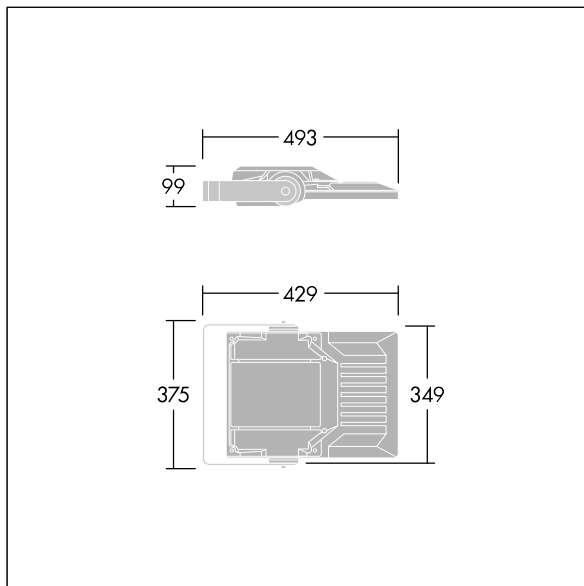

TLG_AFP2_M_S.wmf

This product contains a light source of energy efficiency class D.