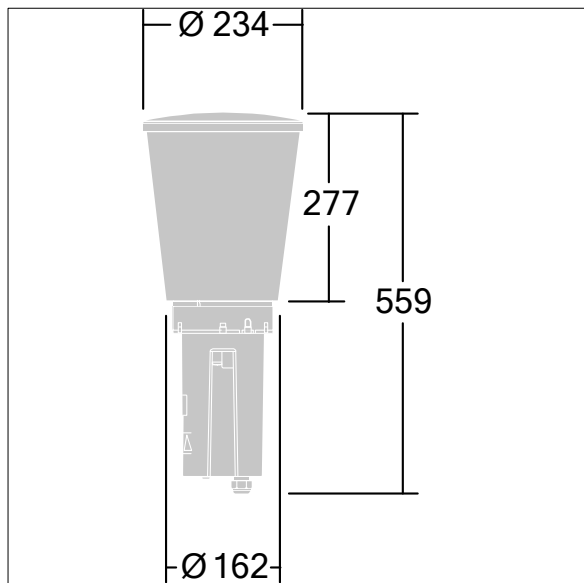

Candle

96679086 CN 18L105 730 RSC CL1 W3 ANT

Candle

Slim lighting column with 18 LEDs driven at 1050mA with Radial symmetrical comfort light distribution. Fixed output LED driver. Class I electrical, IP66, IK10. Base: die-cast aluminium (EN AC-44300). Finish: powder coated aluminium, texturized anthracite (close to RAL7043). Diffuser: UV stabilised clear polycarbonate. Pre-wired with 3m cable. Column to be ordered separately. Complete with 3000K LED.

Dimensions: Ø234 x 559 mm
 Luminaire input power: 59.2 W
 Weight: 4.89 kg
 Scx: 0.06 m²
 Luminaire efficacy: 100 lm/W

TLG_CNDL_F_2.jpg

TLG_CNDL_M_HEAD.wmf

This product contains a light source of energy efficiency class D.

Candle

96679086 CN 18L105 730 RSC CL1 W3 ANT

THORN