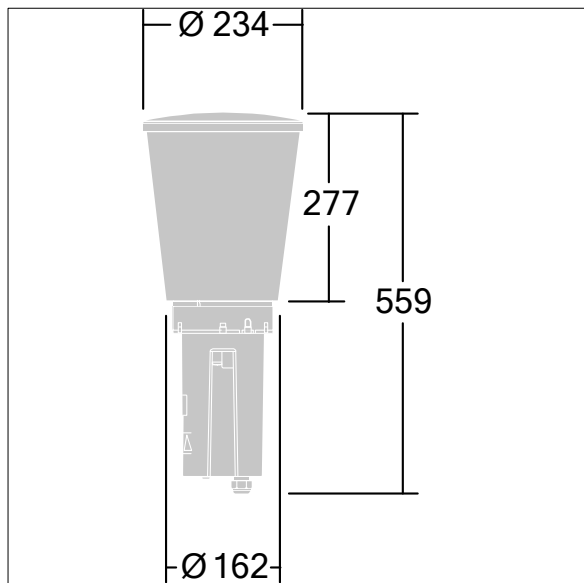

Candle

96679086 CN 18L105 730 RSC CL1 W3 ANT

Candle

Slim lighting column with 18 LEDs driven at 1050mA with Radial symmetrical comfort light distribution. Fixed output LED driver. Class I electrical, IP66, IK10. Base: die-cast aluminium (EN AC-44300). Finish: powder coated aluminium, texturized anthracite (close to RAL7043). Diffuser: UV stabilised clear polycarbonate. Pre-wired with 3m cable. Column to be ordered separately. Complete with 3000K LED.

Dimensions: Ø234 x 559 mm
 Luminaire input power: 59.2 W
 Weight: 4.89 kg
 Scx: 0.06 m²
 Luminaire efficacy: 100 lm/W

TLG_CNDL_F_2.jpg

TLG_CNDL_M_HEAD.wmf

This product contains a light source of energy efficiency class D.