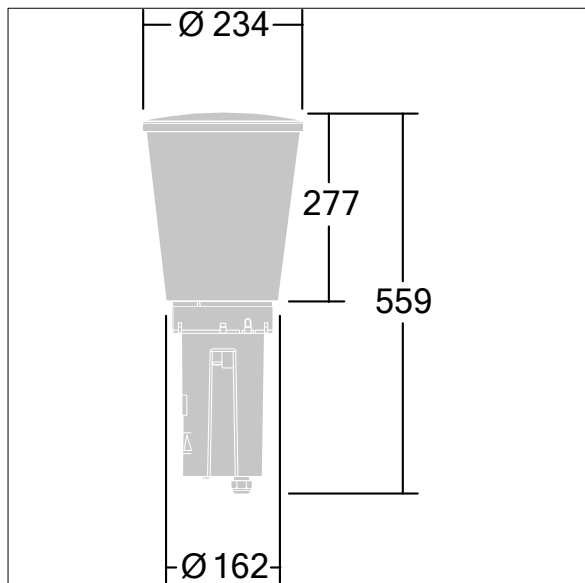

## Candle

96679085 CN 18L70 730 RSC CL1 W3 ANT

### Candle

Slim lighting column with 18 LEDs driven at 700mA with Radial symmetrical comfort light distribution. Fixed output LED driver. Class I electrical, IP66, IK10. Base: die-cast aluminium (EN AC-44300). Finish: powder coated aluminium, texturized anthracite (close to RAL7043). Diffuser: UV stabilised clear polycarbonate. Pre-wired with 3m cable. Column to be ordered separately. Complete with 3000K LED.

Dimensions: Ø234 x 559 mm  
 Luminaire input power: 38.9 W  
 Weight: 4.89 kg  
 Scx: 0.06 m<sup>2</sup>  
 Luminaire efficacy: 110 lm/W

TLG\_CNDL\_F\_2.jpg

TLG\_CNDL\_M\_HEAD.wmf

This product contains a light source of energy efficiency class D.

# Candle

96679085 CN 18L70 730 RSC CL1 W3 ANT

THORN