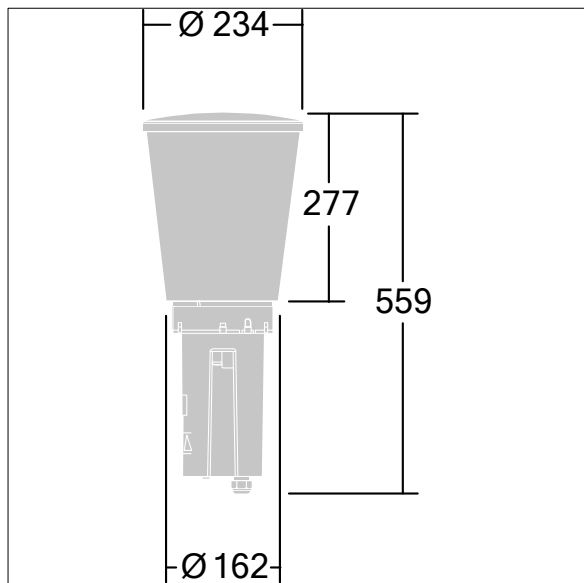

## Candle

96679085 CN 18L70 730 RSC CL1 W3 ANT

### Candle

Slim lighting column with 18 LEDs driven at 700mA with Radial symmetrical comfort light distribution. Fixed output LED driver. Class I electrical, IP66, IK10. Base: die-cast aluminium (EN AC-44300). Finish: powder coated aluminium, texturized anthracite (close to RAL7043). Diffuser: UV stabilised clear polycarbonate. Pre-wired with 3m cable. Column to be ordered separately. Complete with 3000K LED.

Dimensions: Ø234 x 559 mm  
 Luminaire input power: 38.9 W  
 Weight: 4.89 kg  
 Scx: 0.06 m<sup>2</sup>  
 Luminaire efficacy: 110 lm/W

TLG\_CNDL\_F\_2.jpg

TLG\_CNDL\_M\_HEAD.wmf

This product contains a light source of energy efficiency class D.