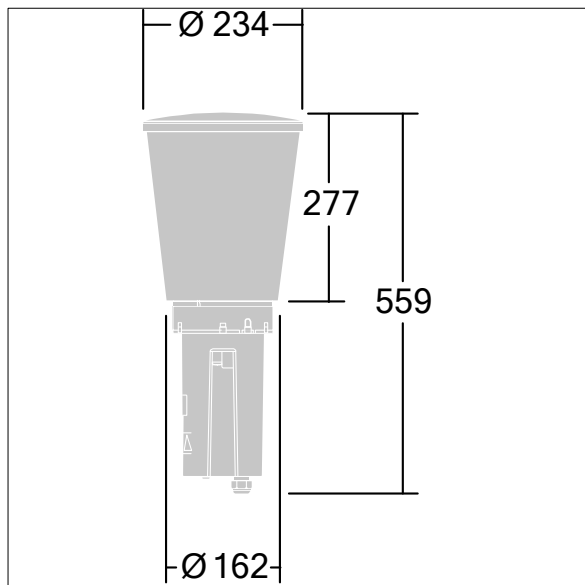

Candle

96679084 CN 18L50 730 RSC CL1 W3 ANT

Candle

Slim lighting column with 18 LEDs driven at 500mA with Radial symmetrical comfort light distribution. Fixed output LED driver. Class I electrical, IP66, IK10. Base: die-cast aluminium (EN AC-44300). Finish: powder coated aluminium, texturized anthracite (close to RAL7043). Diffuser: UV stabilised clear polycarbonate. Pre-wired with 3m cable. Column to be ordered separately. Complete with 3000K LED.

Dimensions: Ø234 x 559 mm
 Luminaire input power: 27.9 W
 Weight: 4.89 kg
 Scx: 0.06 m²
 Luminaire efficacy: 115 lm/W

TLG_CNDL_F_2.jpg

TLG_CNDL_M_HEAD.wmf

This product contains a light source of energy efficiency class D.

Candle

96679084 CN 18L50 730 RSC CL1 W3 ANT

THORN