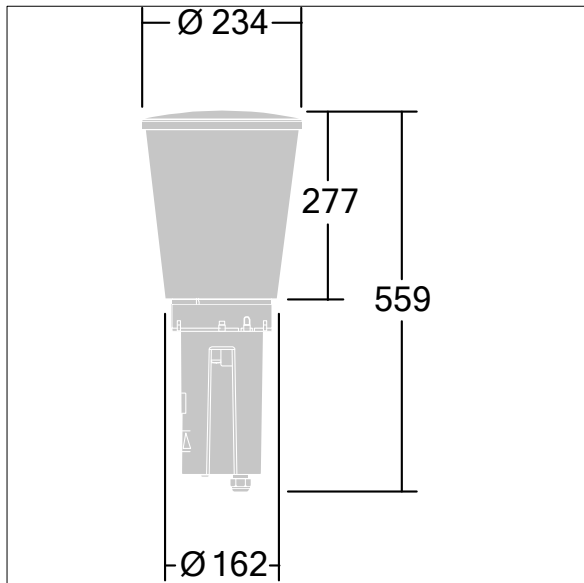

Candle

96679084 CN 18L50 730 RSC CL1 W3 ANT

Candle

Slim lighting column with 18 LEDs driven at 500mA with Radial symmetrical comfort light distribution. Fixed output LED driver. Class I electrical, IP66, IK10. Base: die-cast aluminium (EN AC-44300). Finish: powder coated aluminium, texturized anthracite (close to RAL7043). Diffuser: UV stabilised clear polycarbonate. Pre-wired with 3m cable. Column to be ordered separately. Complete with 3000K LED.

Dimensions: Ø234 x 559 mm
 Luminaire input power: 27.9 W
 Weight: 4.89 kg
 Scx: 0.06 m²
 Luminaire efficacy: 115 lm/W

TLG_CNDL_F_2.jpg

TLG_CNDL_M_HEAD.wmf

This product contains a light source of energy efficiency class D.