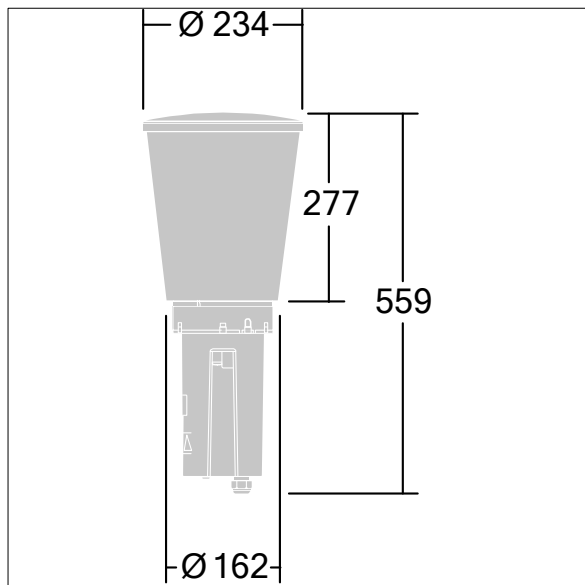

Candle

96679083 CN 18L25 730 RSC CL1 W3 ANT

Candle

Slim lighting column with 18 LEDs driven at 250mA with Radial symmetrical comfort light distribution. Fixed output LED driver. Class I electrical, IP66, IK10. Base: die-cast aluminium (EN AC-44300). Finish: powder coated aluminium, texturized anthracite (close to RAL7043). Diffuser: UV stabilised clear polycarbonate. Pre-wired with 3m cable. Column to be ordered separately. Complete with 3000K LED.

Dimensions: Ø234 x 559 mm
 Luminaire input power: 14.9 W
 Weight: 4.89 kg
 Scx: 0.06 m²
 Luminaire efficacy: 115 lm/W

TLG_CNDL_F_2.jpg

TLG_CNDL_M_HEAD.wmf

This product contains a light source of energy efficiency class D.

Candle

96679083 CN 18L25 730 RSC CL1 W3 ANT

THORN