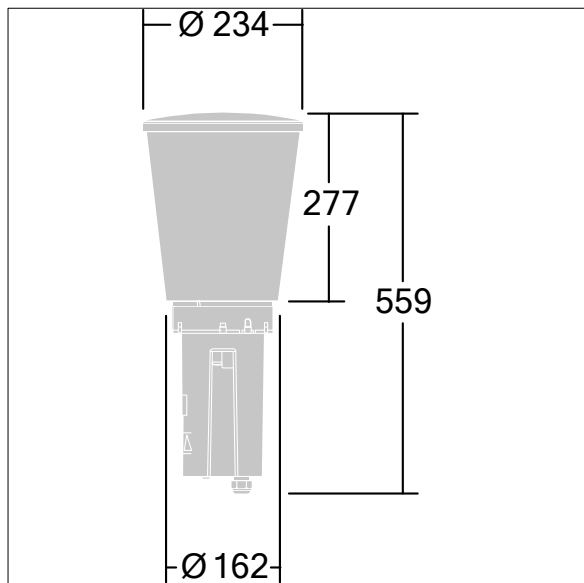

## Candle

96679083 CN 18L25 730 RSC CL1 W3 ANT

### Candle

Slim lighting column with 18 LEDs driven at 250mA with Radial symmetrical comfort light distribution. Fixed output LED driver. Class I electrical, IP66, IK10. Base: die-cast aluminium (EN AC-44300). Finish: powder coated aluminium, texturized anthracite (close to RAL7043). Diffuser: UV stabilised clear polycarbonate. Pre-wired with 3m cable. Column to be ordered separately. Complete with 3000K LED.

Dimensions: Ø234 x 559 mm  
 Luminaire input power: 14.9 W  
 Weight: 4.89 kg  
 Scx: 0.06 m<sup>2</sup>  
 Luminaire efficacy: 115 lm/W

TLG\_CNDL\_F\_2.jpg

TLG\_CNDL\_M\_HEAD.wmf

This product contains a light source of energy efficiency class D.