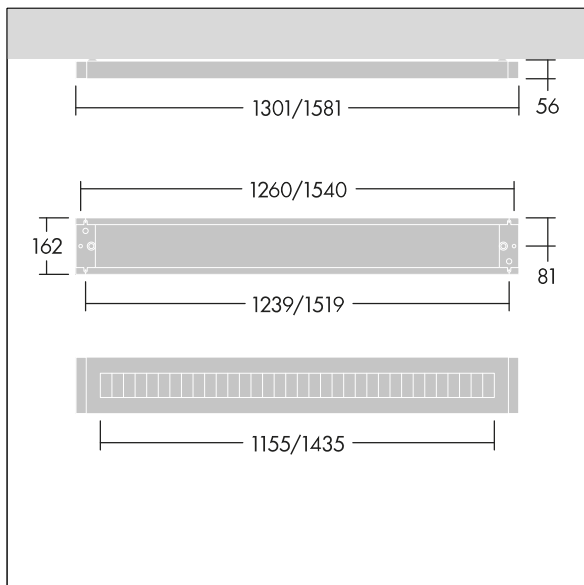

TLG_PNC3_M_LV_RESD.wmf

This product contains a light source of energy efficiency class C.