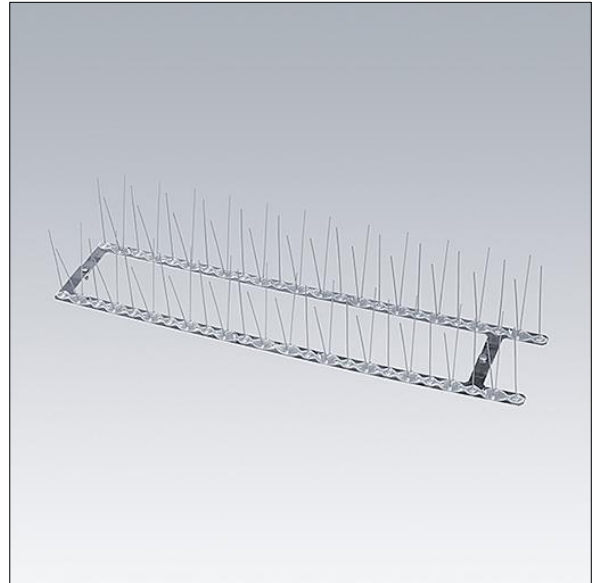

**96671489 ALTIS G4G5 BIRD DETERRENT**

Support covered with spikes, which is mounted on top of the Altis 1 module to prevent birds landing. Their excrement could damage the paint and in the case of coastal environments, create corrosion. This accessory is mandatory in coastal environments.

TLG\_ALT5\_F\_BD.jpg