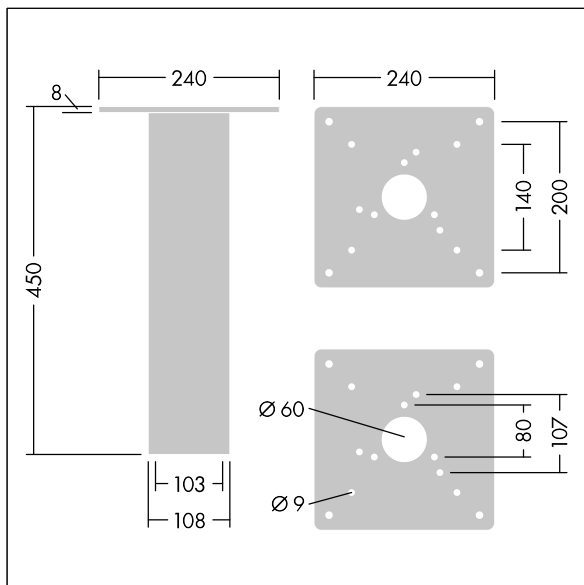

## Raze Bollard

96635554 MGR BASE RAZE/DCO/THOR/CANDLE BOL

### Raze Bollard

Ground base adaptor for root mounting bollards with flange plate. Bolts not supplied.

TLG\_ACCS\_F\_MRGBASE.jpg

TLG\_BOLL\_M\_BASE.wmf