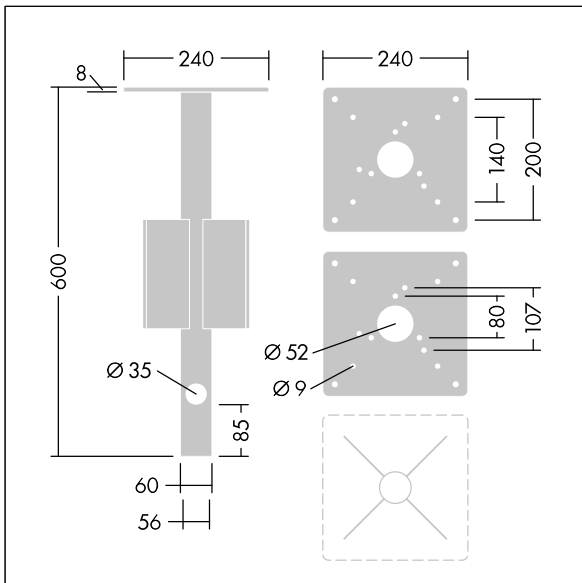

Raze Bollard

96635553 MGR SPIKE RAZE/DCO/THOR/CANDLE BOL

Raze Bollard

Ground spike adaptor for root mounting bollards with flange plate. Bolts not supplied.

TLG_ACCS_F_MRGSPIKE.jpg

TLG_BOLL_M_SPIKE.wmf