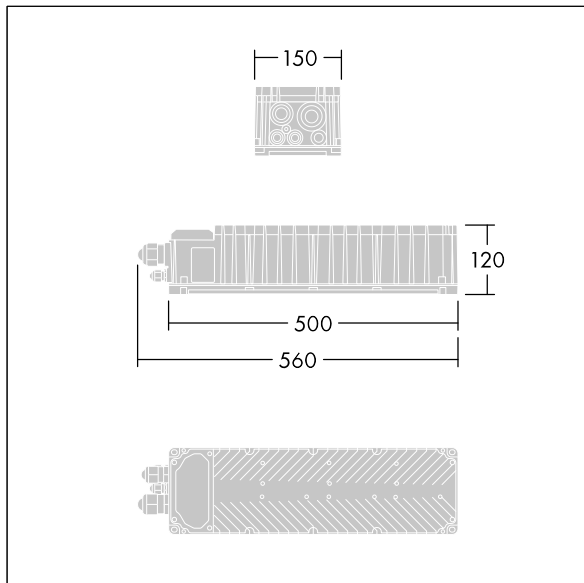

Altis Gen5

96671933 ALG5 GB 1368W 0.70A 565V 2CH DA

THORN

Altis Gen5

Class I, DALI 2 programmable gearbox, with 2 independent output channels and IP66 enclosure, for TV broadcasting applications. Suitable for dedicated 288 / 312 / 336 LED Altis floodlight, to be installed remotely up to 200m from the floodlight. Nominal input voltage: 200-440, output current 700mA with DALI 2 configurable single-channel, IEEE 1789 flicker recommended practice compliant suitable for super slow motion camera filming, surge level 10kV for both common mode and differential.

Connection from mains via terminal blocks. Mains supply must be fused according to local safety regulations.

Weight: 5.4 kg.

TLG_ALT5_F_GB_1700.jpg

TLG_ALT5_M_GB.wmf