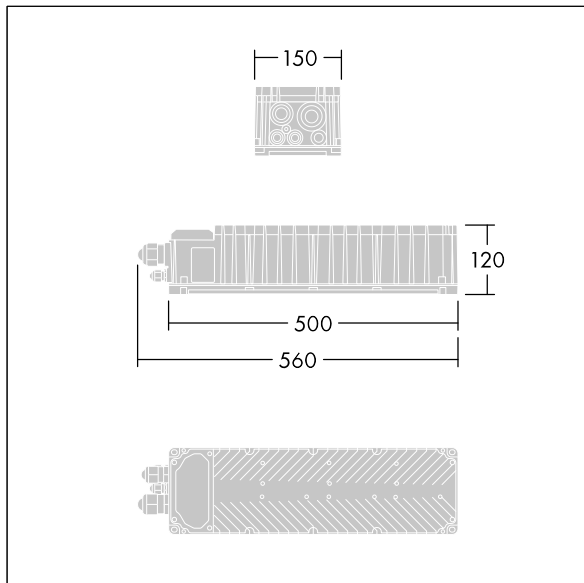

## Altis Gen5

Class I, DALI 2 programmable gearbox, with 2 independent output channels and IP66 enclosure, for TV broadcasting applications. Suitable for dedicated 288 / 312 / 336 LED Altis floodlight, to be installed remotely up to 200m from the floodlight. Nominal input voltage: 200-440, output current 1050mA with DALI 2 configurable single-channel, IEEE 1789 flicker recommended practice compliant suitable for super slow motion camera filming, surge level 10kV for both common mode and differential.

Connection from mains via terminal blocks. Mains supply must be fused according to local safety regulations.

Weight: 5.4 kg.

TLG\_ALT5\_F\_GB\_1700.jpg

TLG\_ALT5\_M\_GB.wmf