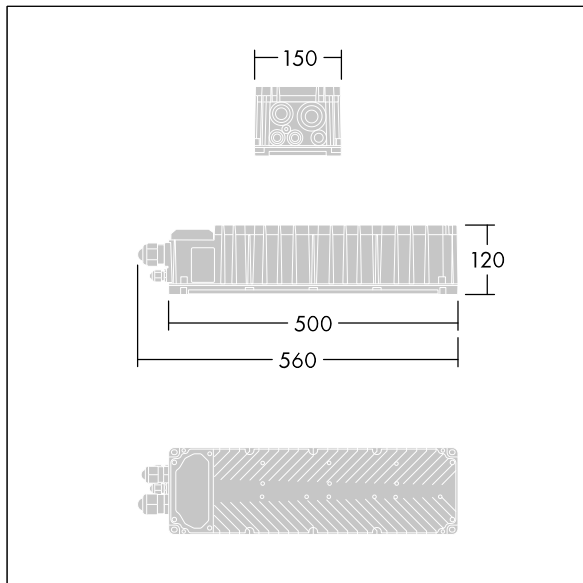

## Altis Gen5

Class I, DALI 2 programmable gearbox, with 2 independent output channels and IP66 enclosure, for TV broadcasting applications. Suitable for dedicated 288 / 312 / 336 LED Altis floodlight, to be installed remotely up to 200m from the floodlight. Nominal input voltage: 200-440, output current 1250mA with DALI 2 configurable single-channel, IEEE 1789 flicker recommended practice compliant suitable for super slow motion camera filming, surge level 10kV for both common mode and differential.

Connection from mains via terminal blocks. Mains supply must be fused according to local safety regulations.

Weight: 5.4 kg.

TLG\_ALT5\_F\_GB\_1700.jpg

TLG\_ALT5\_M\_GB.wmf