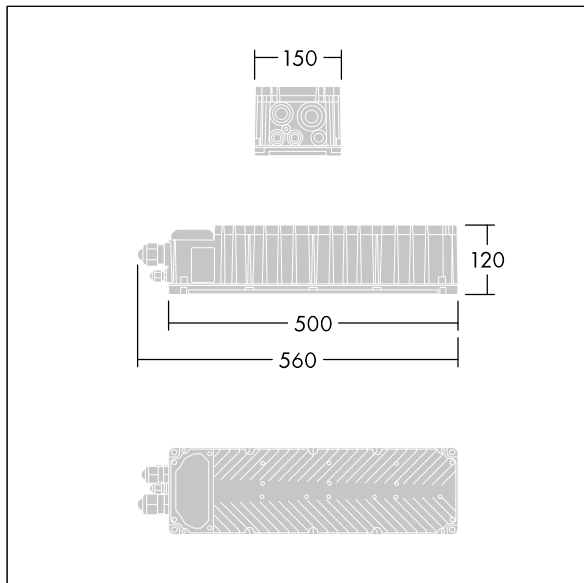

## Altis Gen5

Class I, DALI 2 programmable gearbox, with 3 independent output channels and IP66 enclosure, for TV broadcasting applications. Suitable for dedicated 432 / 456 / 480 / 504 LED Altis floodlight, to be installed remotely up to 200m from the floodlight. Nominal input voltage: 200-440, output current 850mA with DALI 2 configurable single-channel, IEEE 1789 flicker recommended practice compliant suitable for super slow motion camera filming, surge level 10kV for both common mode and differential.

Connection from mains via terminal blocks. Mains supply must be fused according to local safety regulations.

Weight: 6.2 kg.

TLG\_ALT5\_F\_GB\_1700.jpg

TLG\_ALT5\_M\_GB.wmf