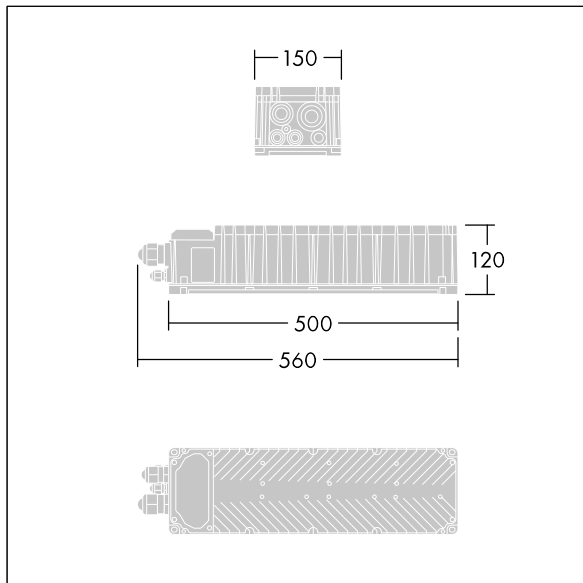

## Altis Gen5

Class I, DALI 2 programmable gearbox, with 3 independent output channels and IP66 enclosure, for TV broadcasting applications. Suitable for dedicated 432 / 456 / 480 / 504 LED Altis floodlight, to be installed remotely up to 200m from the floodlight. Nominal input voltage: 200-440, output current 1050mA with DALI 2 configurable single-channel, IEEE 1789 flicker recommended practice compliant suitable for super slow motion camera filming, surge level 10kV for both common mode and differential.

Connection from mains via terminal blocks. Mains supply must be fused according to local safety regulations.

Weight: 6.2 kg.

TLG\_ALT5\_F\_GB\_1700.jpg

TLG\_ALT5\_M\_GB.wmf